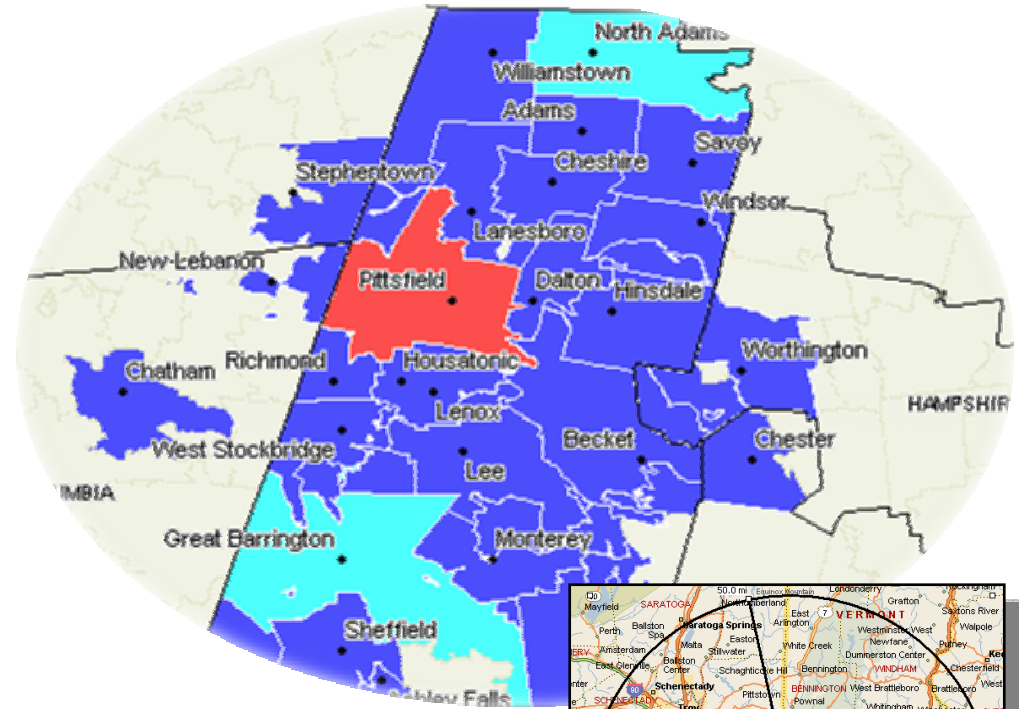

Berkshire's Market Area

- **36 Zip Codes** in Western Massachusetts and Southeastern New York
- **Total Population: 138,296** – collectively a larger market than the cities of Syracuse, Escondido or Bridgeport!
- **8,116 businesses** with 81,661 employees
- **Annual Retail Sales: $8.05 Billion**

Sources: 2009 Sales Development Services, Inc.
2009 Nielsen Claritas, Inc.